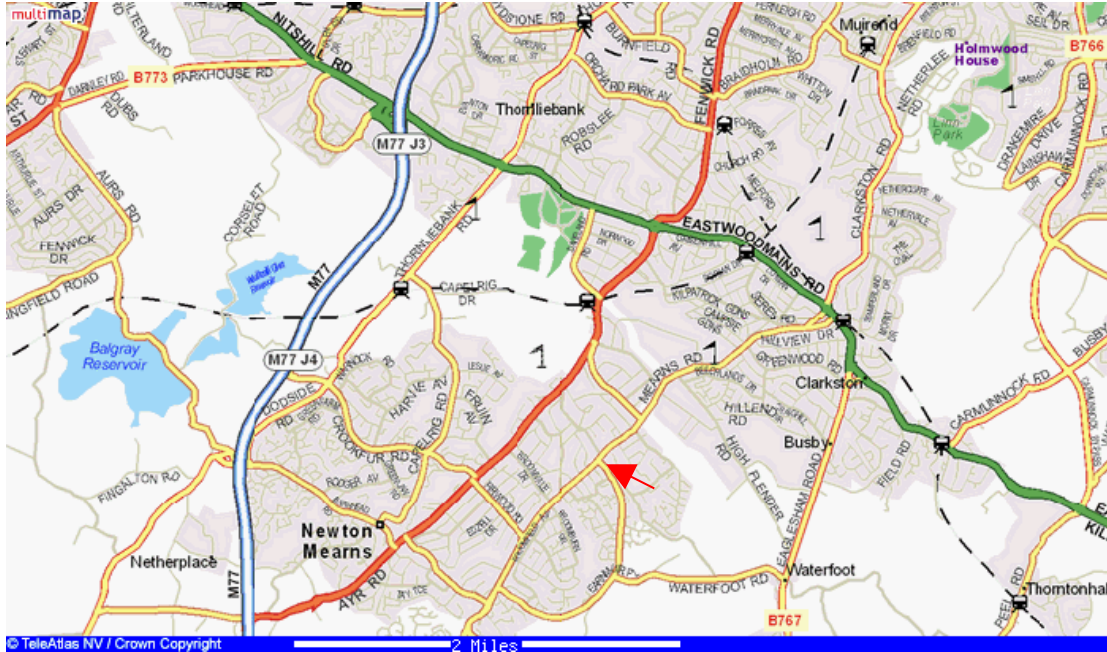

Broom Parish Church of Scotland

**Map and Directions to
Broom Parish Church of Scotland
Mearns Rd
Newton Mearns
Glasgow G77 5HN**

Travelling to Broom Church

By Car

Leave the M77 at Junction 4 and continue along Crookfur Rd for 1.3 miles. At the second roundabout take the second exit onto the A77 and first left into Firwood Rd. Continue along Firwood Rd to the junction with Mearns Rd. Turn left onto Mearns Rd and continue for 0.6 miles. Broom Church is on the right.

By Train

The nearest train station is Whitecraigs (0.9 miles). On exiting the station turn right along the Ayr Rd A77 heading south. Continue for approx (0.5 miles) turning left into Broom Estate and onto Sandringham Ave. Continue along Sandringham Ave into Broom Rd for approx (0.4 miles) and Broom Church is directly ahead of you.

By Bus

Broom Church is on the 44A Bus Route with a bus stop adjacent to the Church.